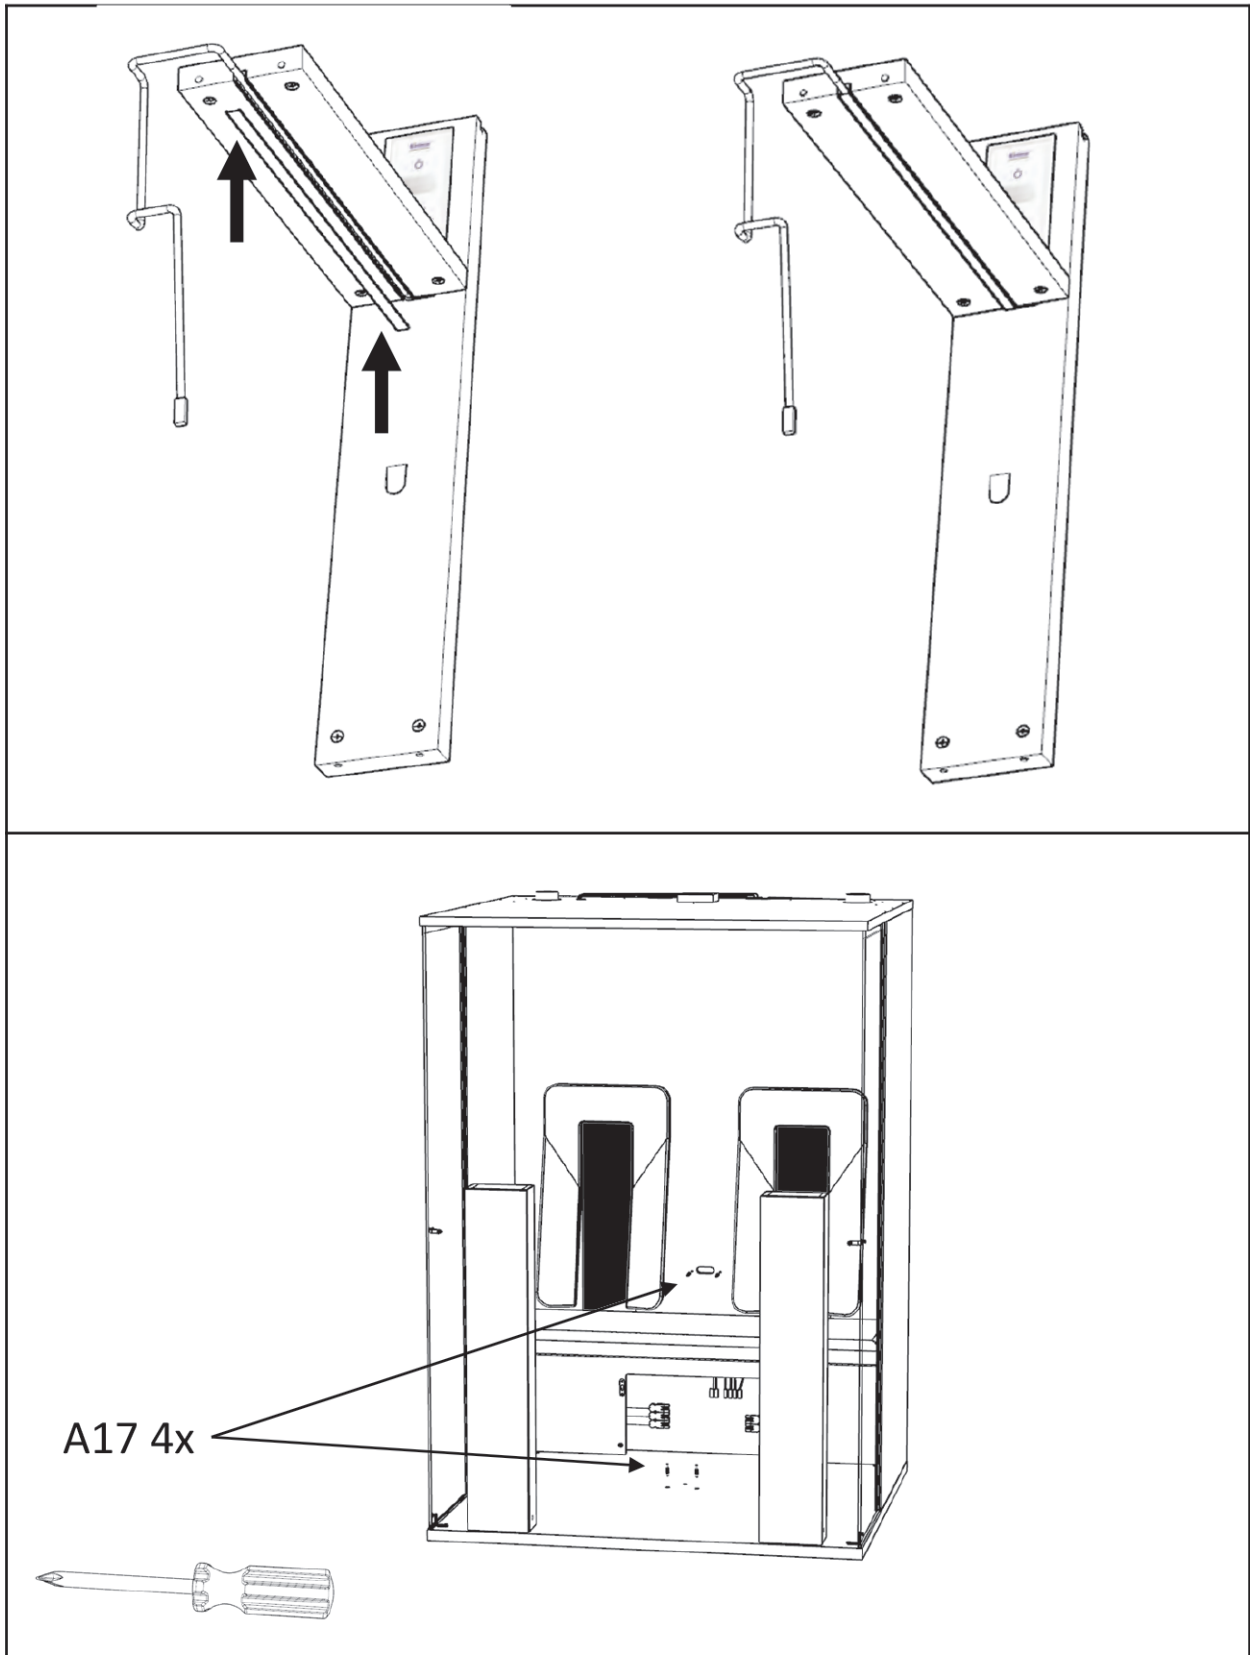

b-intense® ZEN