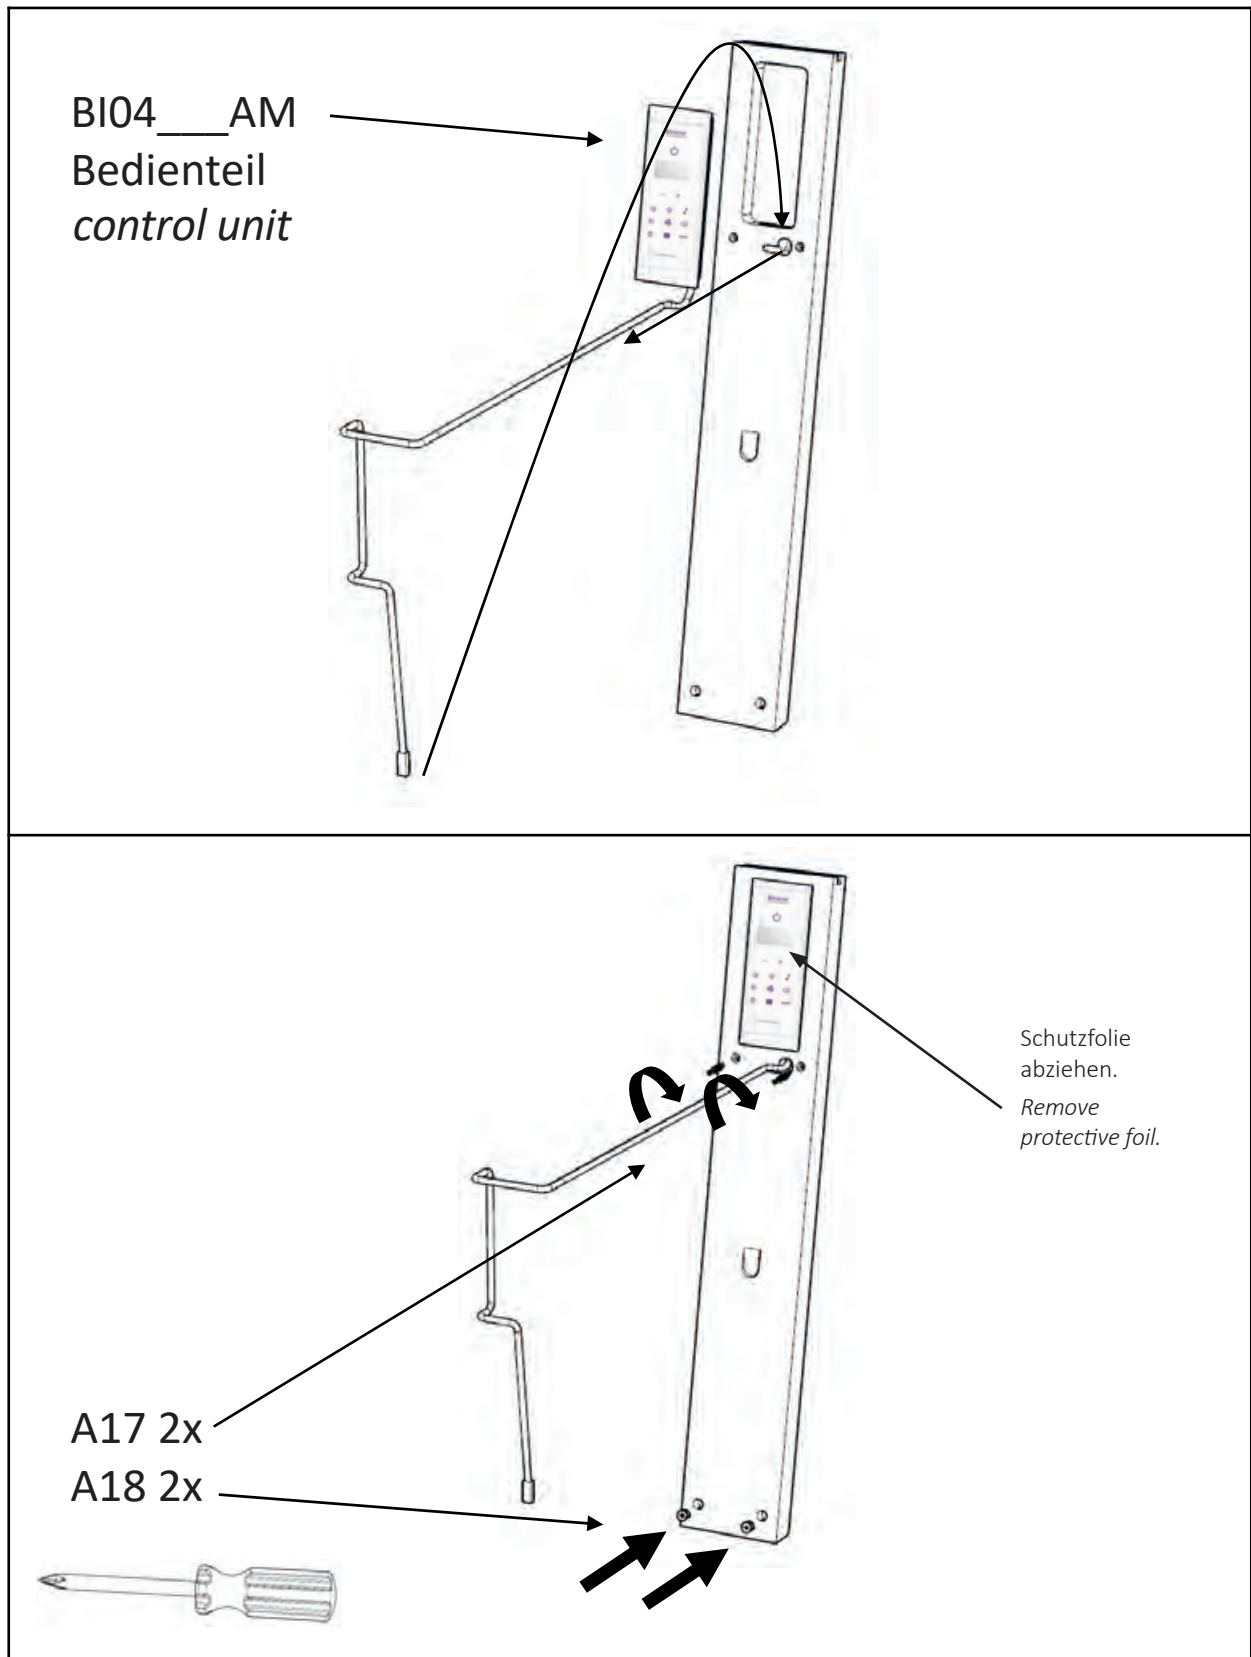

b-intense® ZEN